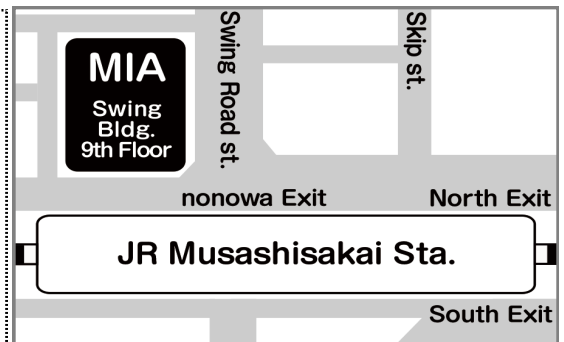

<https://mia.gr.jp/>